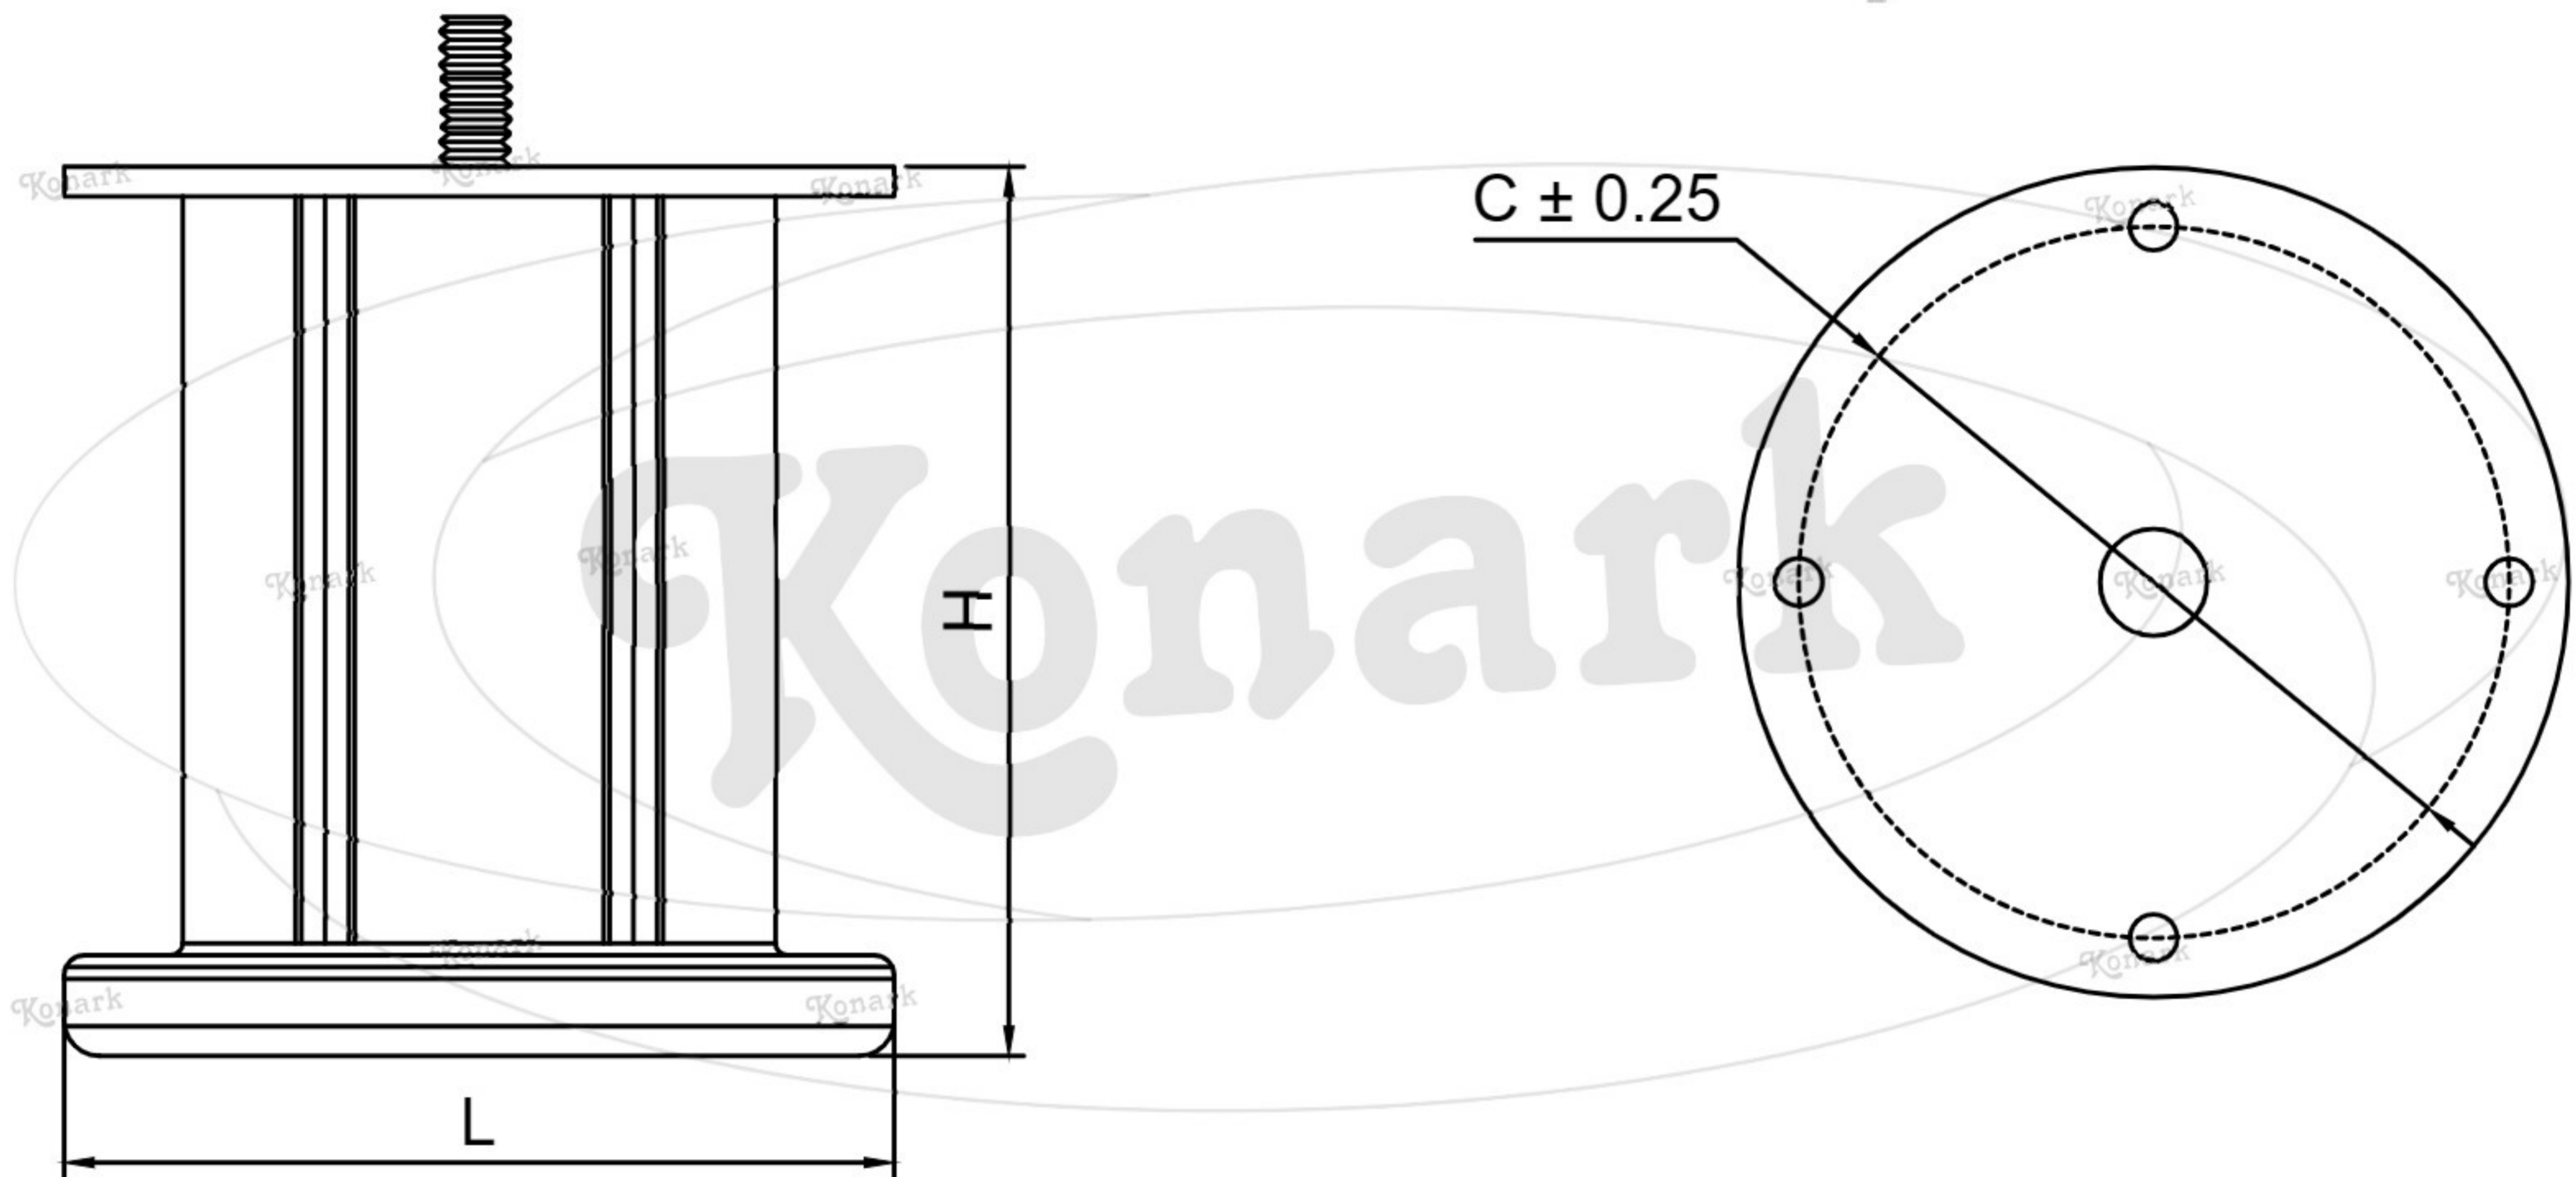

Model : SL-044

Finish	Size	Product Code	H	C
MT	75mm	SL-044 75	75	60
CP	100mm	SL-044 100	100	60
SP				
MC	125mm	SL-044 125	125	60
BM	150mm	SL-044 150	150	60
RG				
BA				
CA				

FINISH:

MT	CP	SP	MC	BM	RG	BA	CA
							
Matt	Chrome	Satin	Matt Chrome	Black Matt	Rose Gold	Brass Antique	Copper Antique