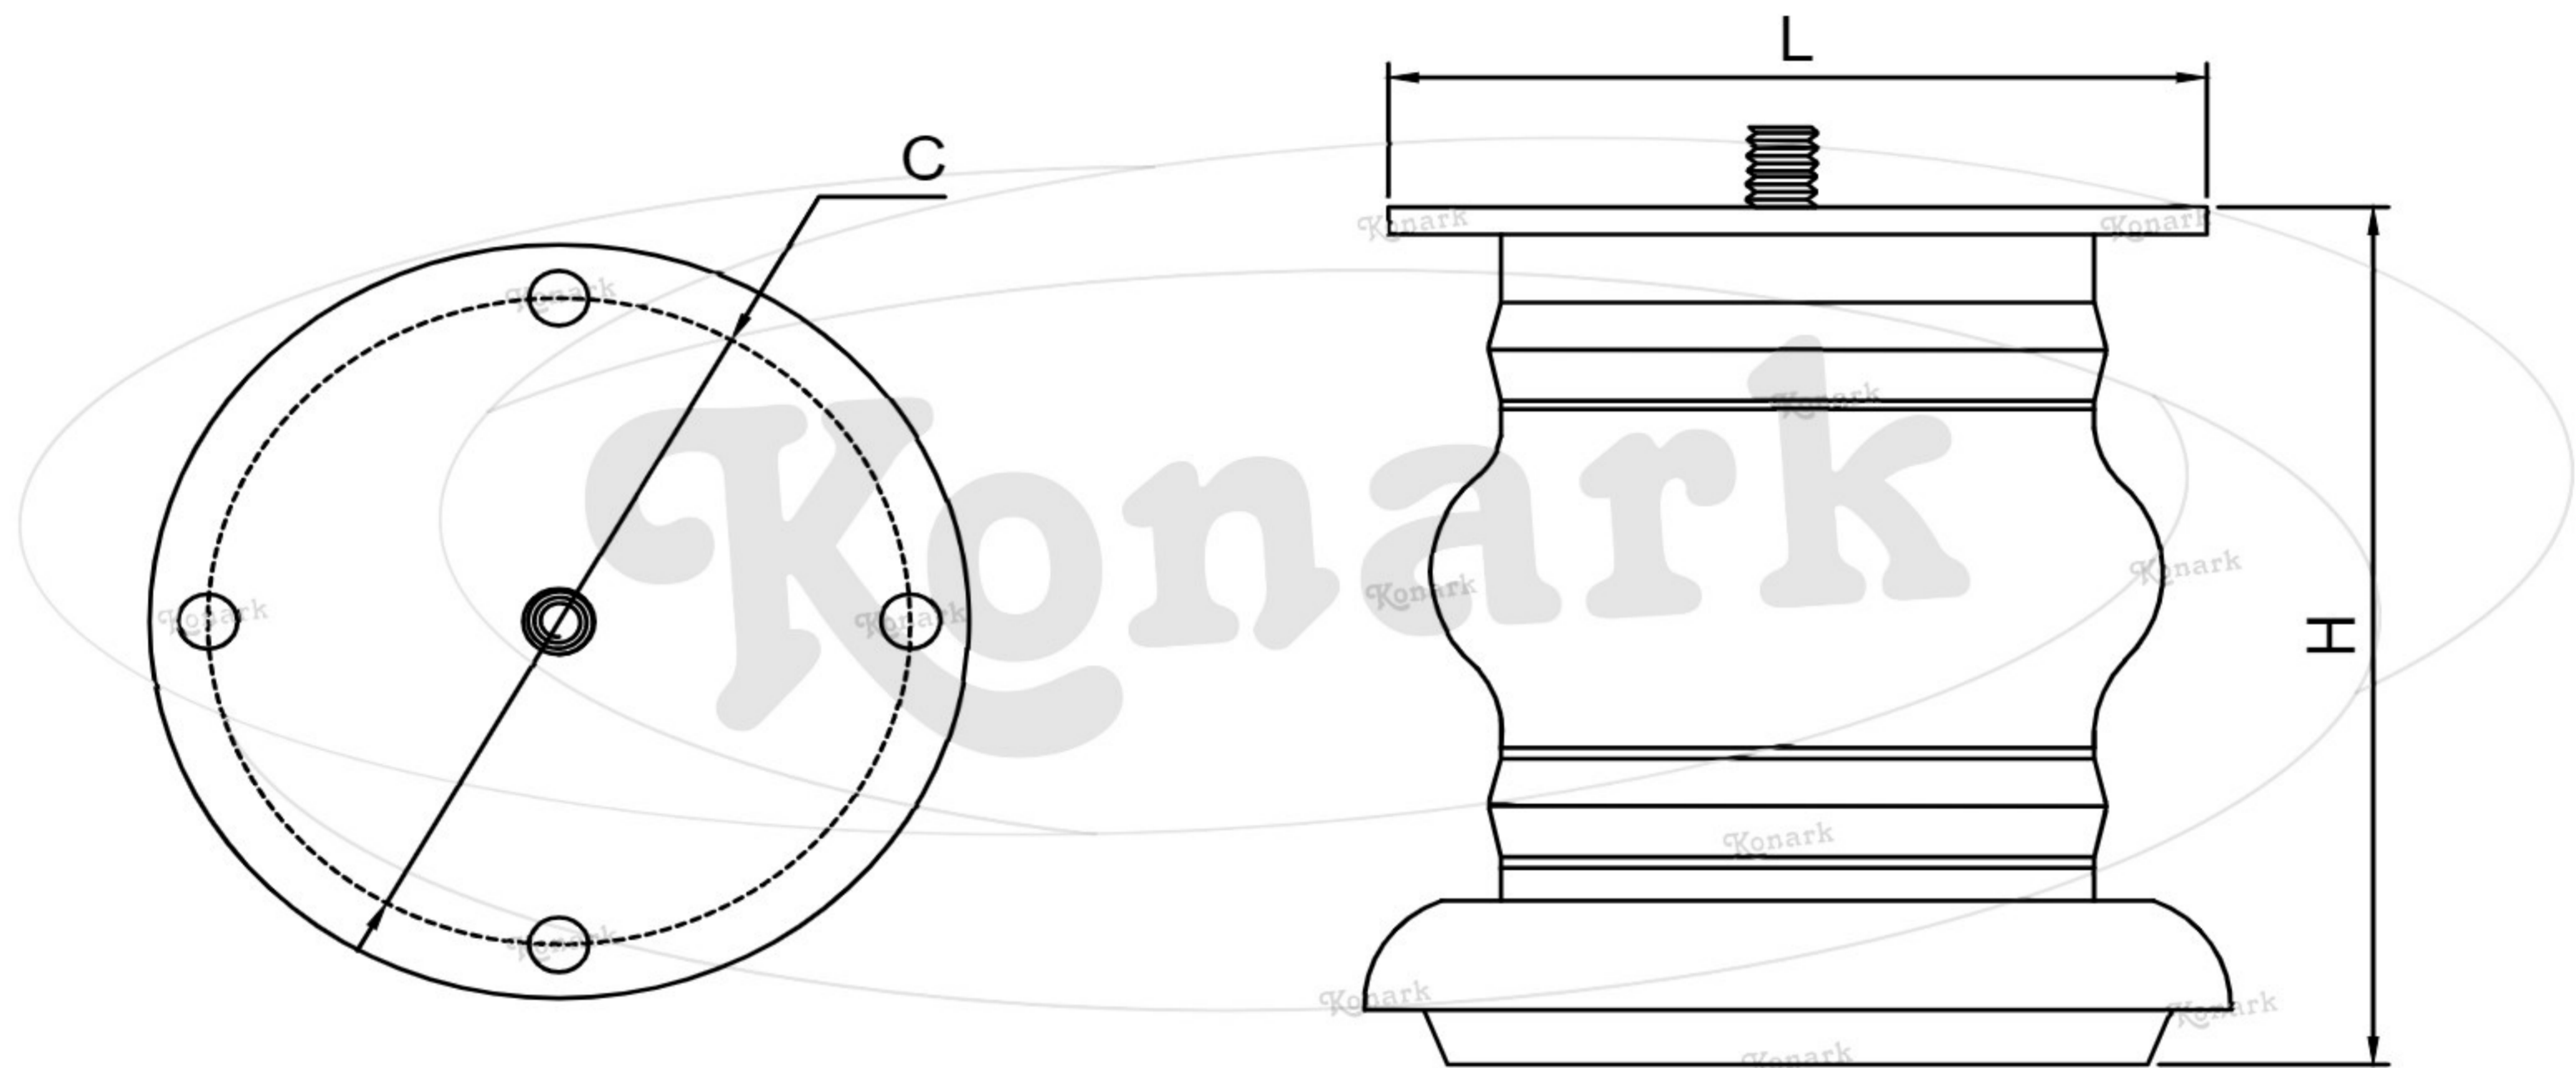

## Model : SL-008

Finish	Size	Product Code	H	C
MT	75mm	SL-008 75	75	60
CP	100mm	SL-008 100	100	60
SP				
MC	125mm	SL-008 125	125	60
BM	150mm	SL-008 150	150	60
RG				
BA				
CA				

**FINISH:**

MT	CP	SP	MC	BM	RG	BA	CA
							
Matt	Chrome	Satin	Matt Chrome	Black Matt	Rose Gold	Brass Antique	Copper Antique