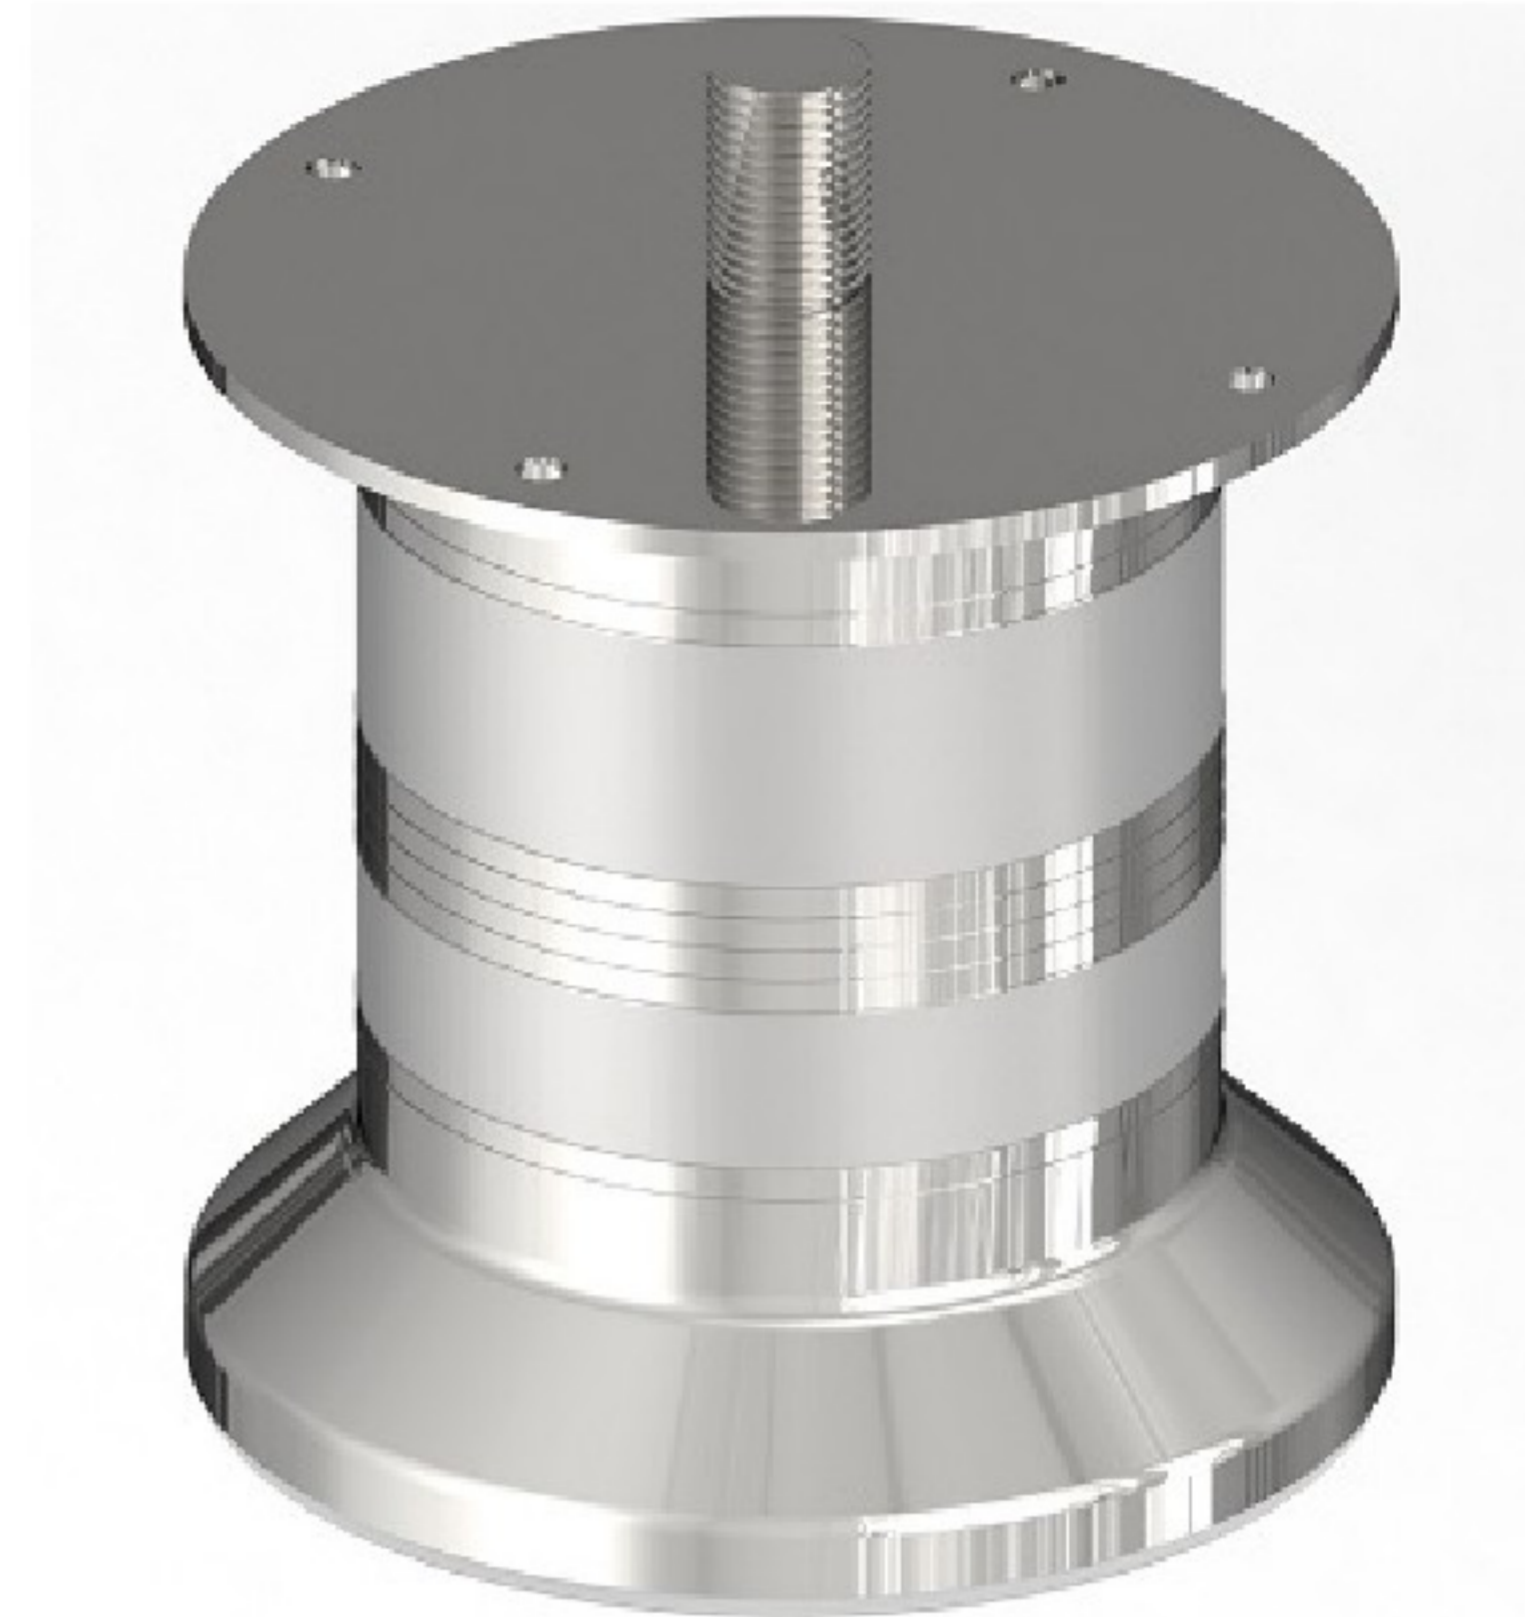

Model : SL-009

Finish	Size	Product Code	H	C
MT	75mm	SL-009 75	75	54
CP				
SP	100mm	SL-009 100	100	54
MC				
BM	125mm	SL-009 125	125	54
RG				
BA	150mm	SL-009 150	150	54
CA				

FINISH:

MT	CP	SP	MC	BM	RG	BA	CA
							
Matt	Chrome	Satin	Matt Chrome	Black Matt	Rose Gold	Brass Antique	Copper Antique