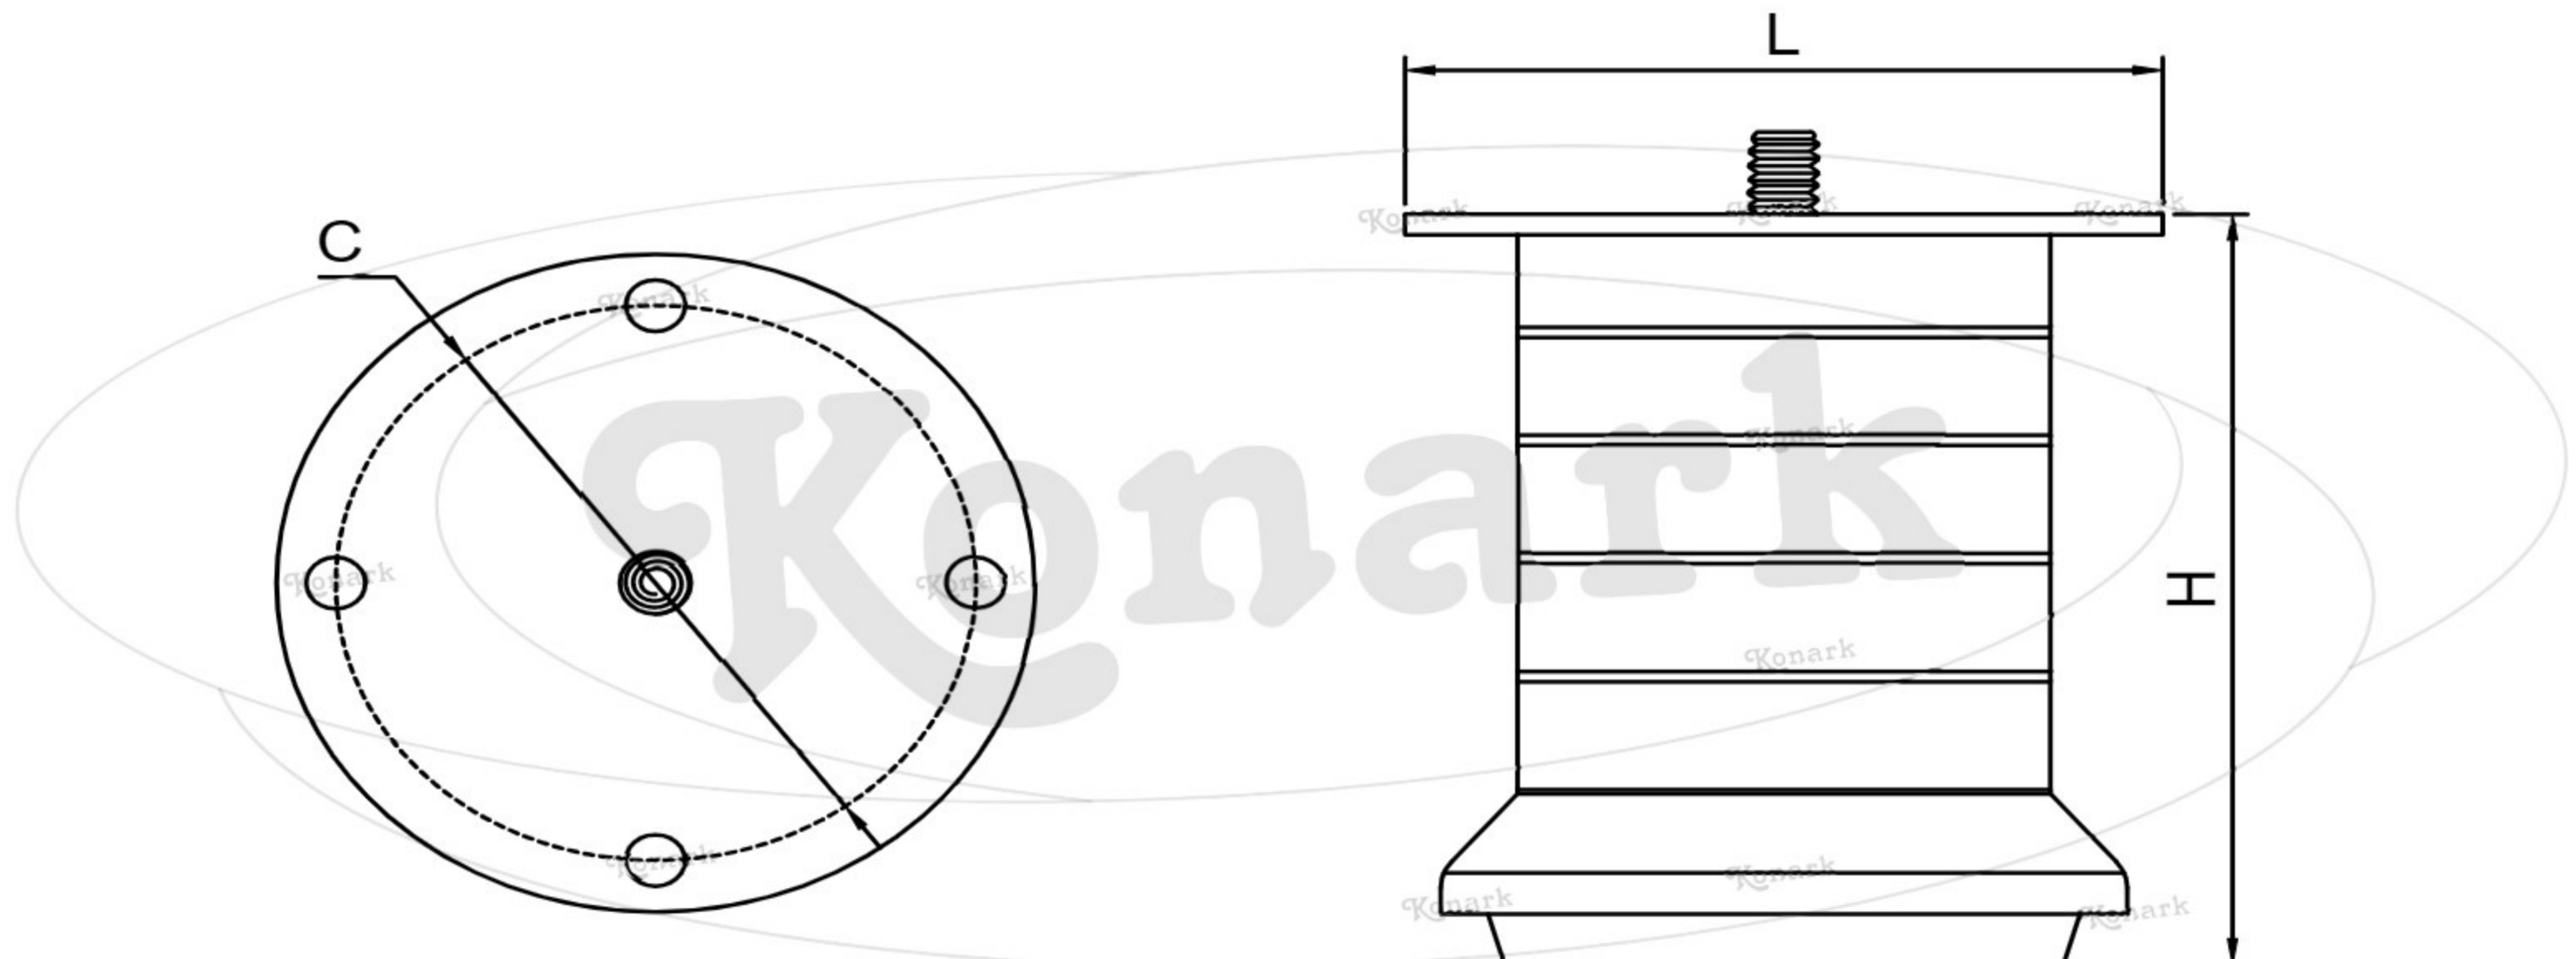

Model : SL-009

Finish	Size	Product Code	H	C
MT	75mm	SL-009 75	75	54
CP				
SP	100mm	SL-009 100	100	54
MC				
BM	125mm	SL-009 125	125	54
RG				
BA	150mm	SL-009 150	150	54
CA				

FINISH:

MT	CP	SP	MC	BM	RG	BA	CA
							
Matt	Chrome	Satin	Matt Chrome	Black Matt	Rose Gold	Brass Antique	Copper Antique