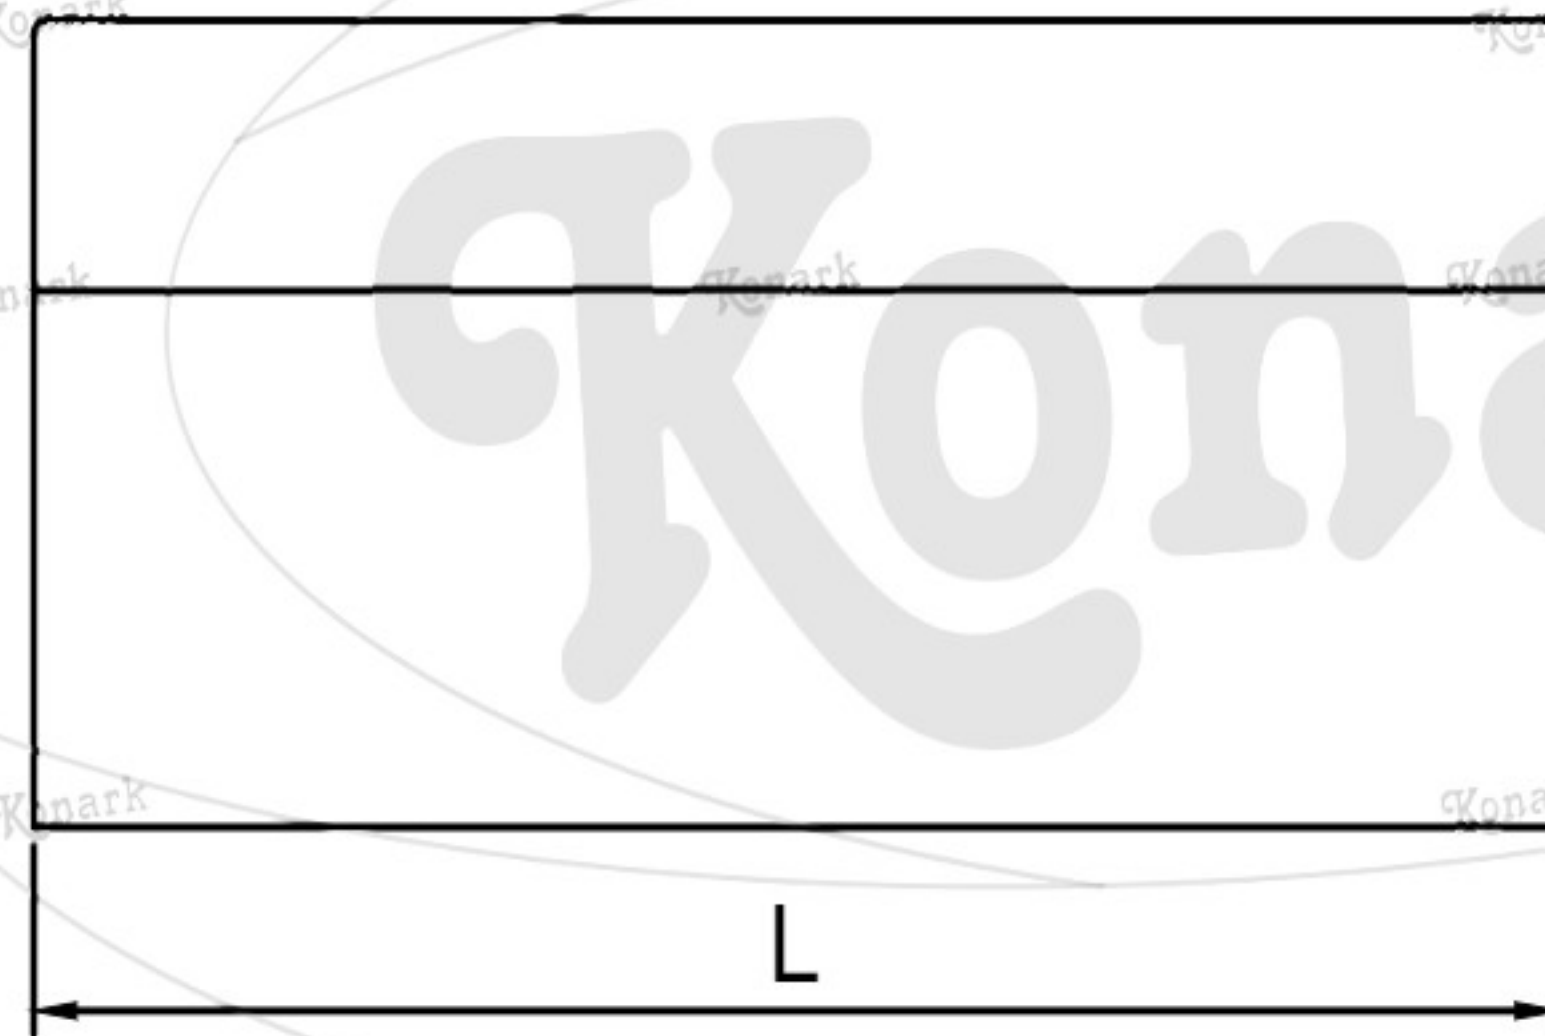

## Model : SPH-010

L H S View

FRONT View

BACK View

Finish	Size	Product Code	L
MT CP SP MC BM RG BA CA	147mm	SPH-010 147	147
	197mm	SPH-010 197	197
	247mm	SPH-010 247	247
	297mm	SPH-010 297	297
	347mm	SPH-010 347	347
	397mm	SPH-010 397	397
	447mm	SPH-010 447	447
	497mm	SPH-010 497	497
	597mm	SPH-010 597	597
	697mm	SPH-010 697	697
	797mm	SPH-010 797	797
	897mm	SPH-010 897	897
	997mm	SPH-010 997	997
	1197mm	SPH-010 1197	1197