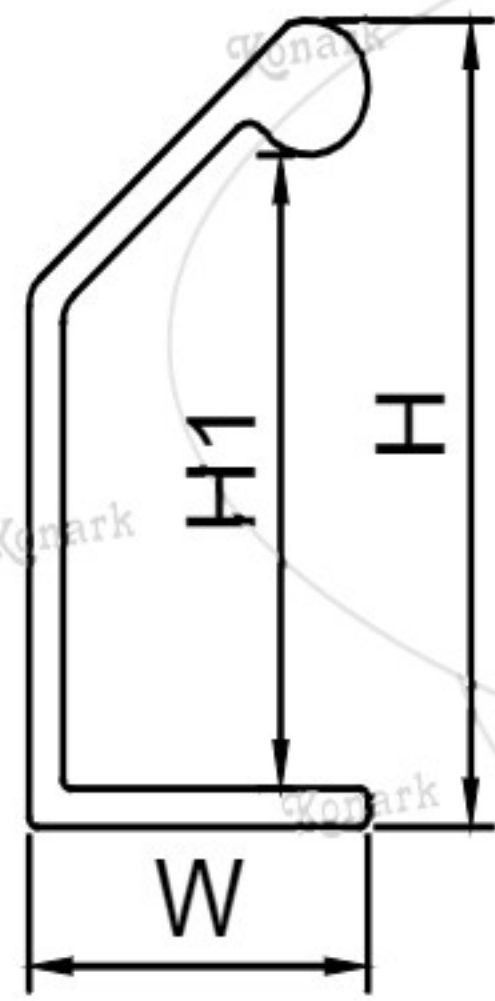

## Model : SPH-010

L H S View

FRONT View

BACK View

Finish	Size	Product Code	L
MT CP SP MC BM RG BA CA	147mm	SPH-010 147	147
	197mm	SPH-010 197	197
	247mm	SPH-010 247	247
	297mm	SPH-010 297	297
	347mm	SPH-010 347	347
	397mm	SPH-010 397	397
	447mm	SPH-010 447	447
	497mm	SPH-010 497	497
	597mm	SPH-010 597	597
	697mm	SPH-010 697	697
	797mm	SPH-010 797	797
	897mm	SPH-010 897	897
	997mm	SPH-010 997	997
	1197mm	SPH-010 1197	1197