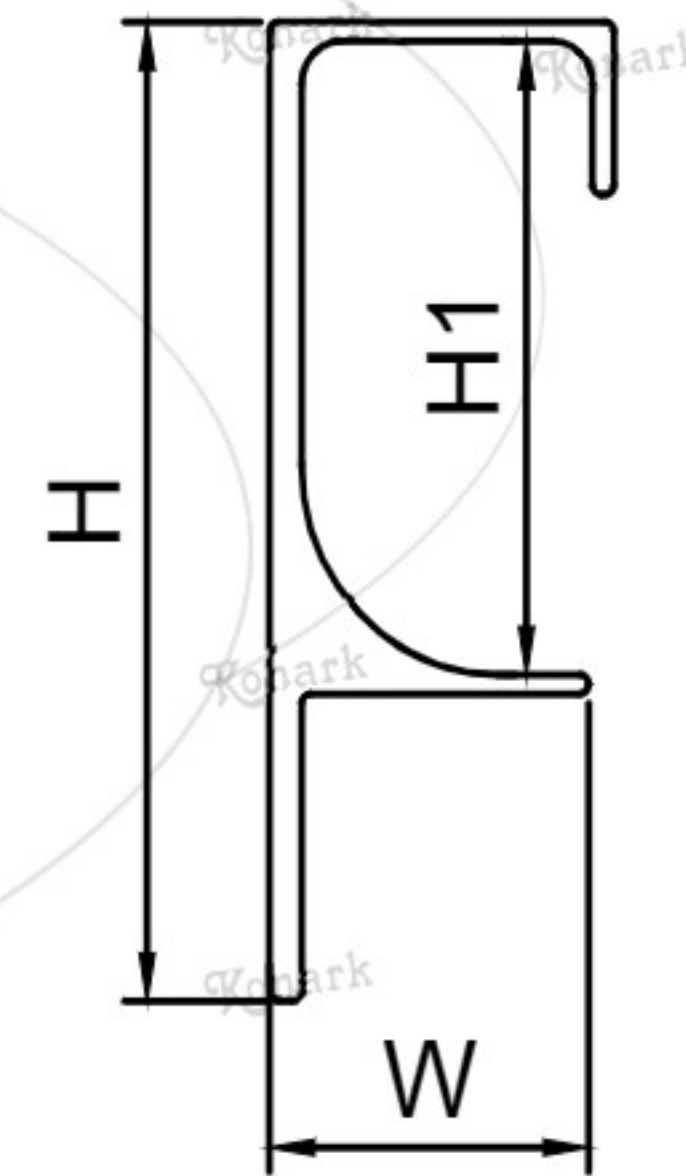

Model : SPH-001

BACK View

FRONT View

L H S View

Finish	Size	Product Code	L
MT CP SP MC BM RG BA CA	147mm	SPH-001 147	147
	197mm	SPH-001 197	197
	247mm	SPH-001 247	247
	297mm	SPH-001 297	297
	347mm	SPH-001 347	347
	397mm	SPH-001 397	397
	447mm	SPH-001 447	447
	497mm	SPH-001 497	497
	597mm	SPH-001 597	597
	697mm	SPH-001 697	697
	797mm	SPH-001 797	797
	897mm	SPH-001 897	897
	997mm	SPH-001 997	997
	1197mm	SPH-001 1197	1197