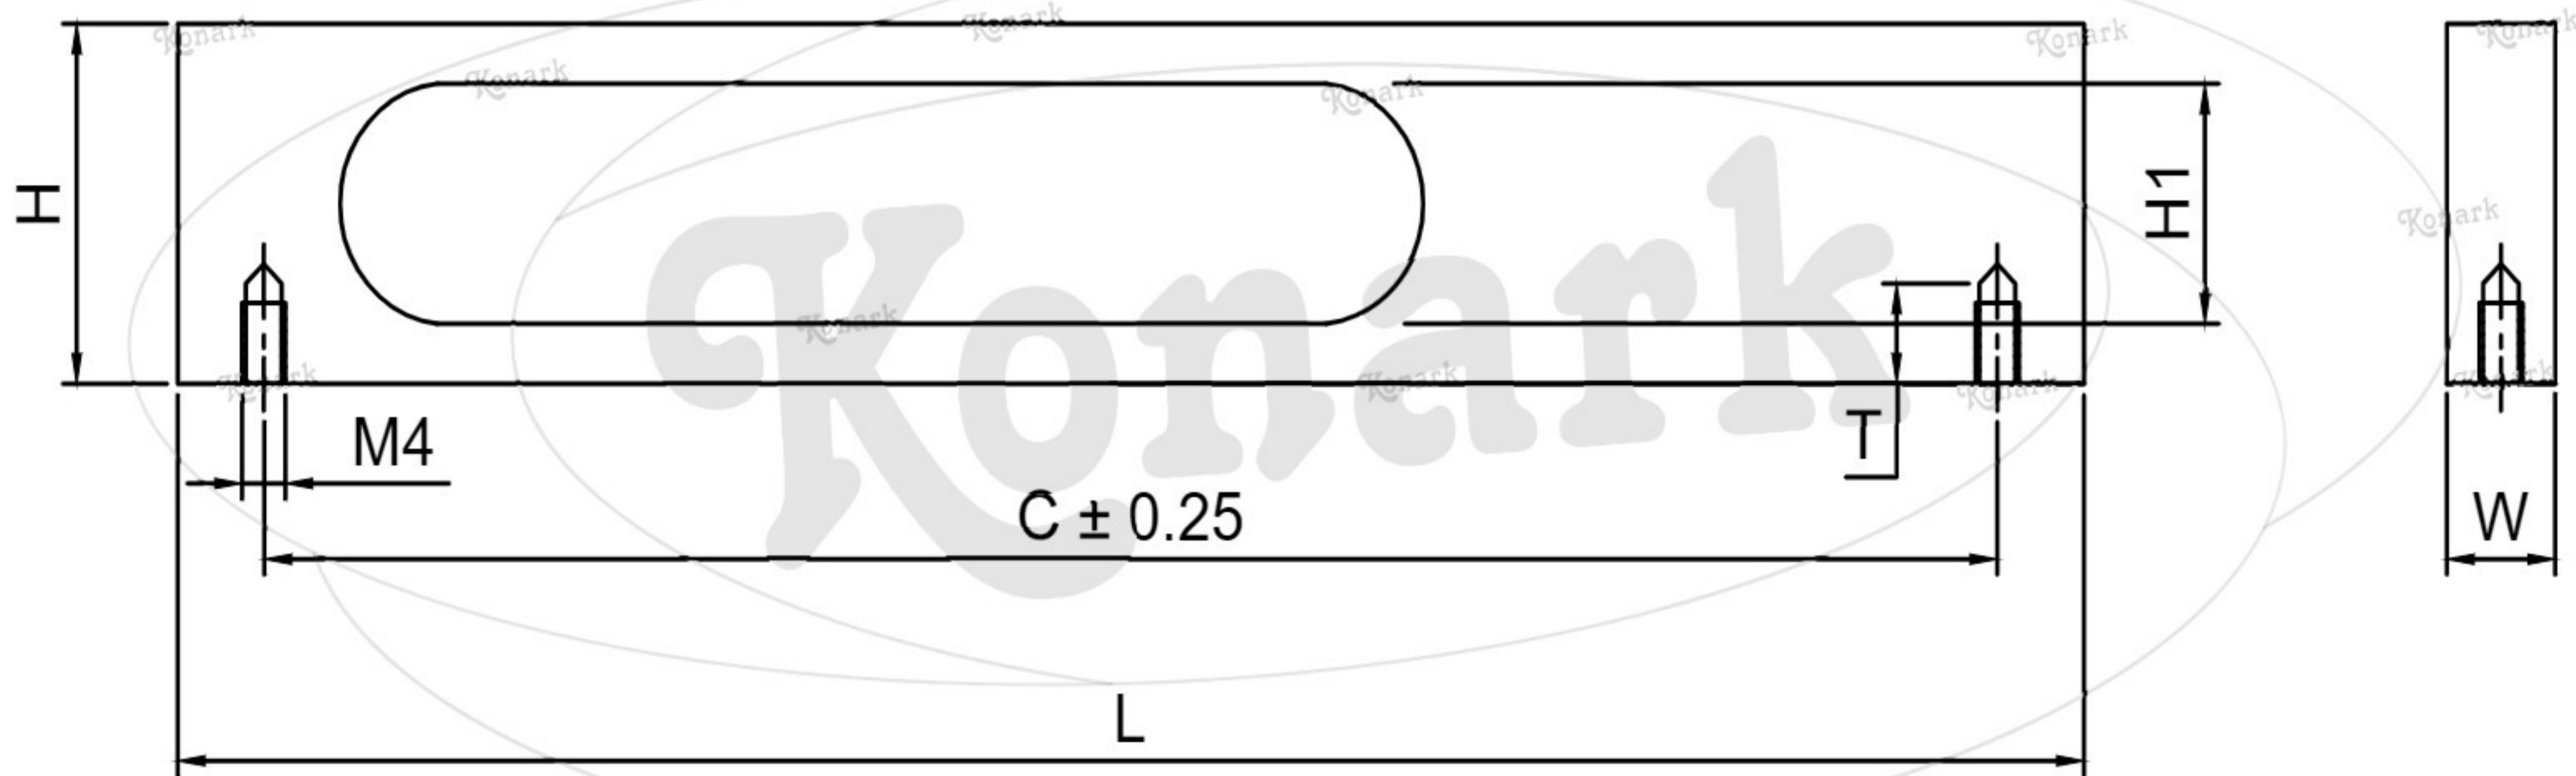

Model : GFH-006

| Finish | Size | Product Code | C | L | H | W | H1 | T |
|--|-------|--------------|-----|-----|----|----|----|----|
| MT CP SP MC BM RG BA CA | 96mm | GFH-006 96 | 96 | 112 | 30 | 10 | 19 | 10 |
| | 128mm | GFH-006 128 | 128 | 144 | 30 | 10 | 19 | 10 |
| | 160mm | GFH-006 160 | 160 | 176 | 30 | 10 | 19 | 10 |
| | 224mm | GFH-006 224 | 224 | 240 | 30 | 10 | 19 | 10 |
| | 288mm | GFH-006 288 | 288 | 280 | 30 | 10 | 19 | 10 |
| | 320mm | GFH-006 320 | 320 | 336 | 30 | 10 | 19 | 10 |
| | | | | | | | | |